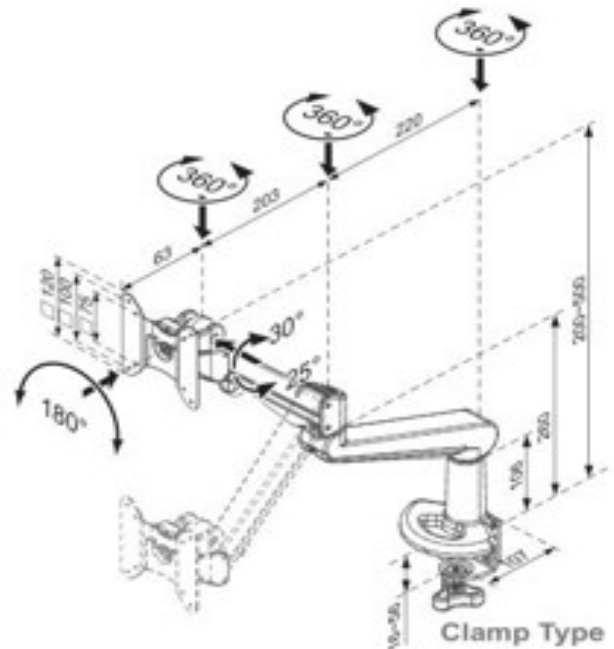

Ascend Gas Arm with Standard Clamp

Product Specification

Product code	CMS2077C-ED – WHITE POLISH
*Weight capacity	From 3 - 8 kg
**Maximum Screen Size	36"
Height adjustment range	200mm – 500mm from desktop
Max forward extension	486mm
VESA	75mm & 100mm VESA compliant
Movement	Height adjustment, tilt, swivel, rotation and reach

*Capacity may be reduced if monitor size is greater than 26" or depth is greater than 5.5cm

**Subject to weight being within range & VESA 75 x 75mm or 100 x 100mm, please refer to our measurements / line drawings and check with screen manufacturers measurements including bezel

Additional Information

Clamp for 16mm to 55mm desktops

Integral cable management

Gas assisted height adjustment

Lockable quick release VESA function

180 anti rotation feature

Over 90% of the Aluminium Alloy content is recycled